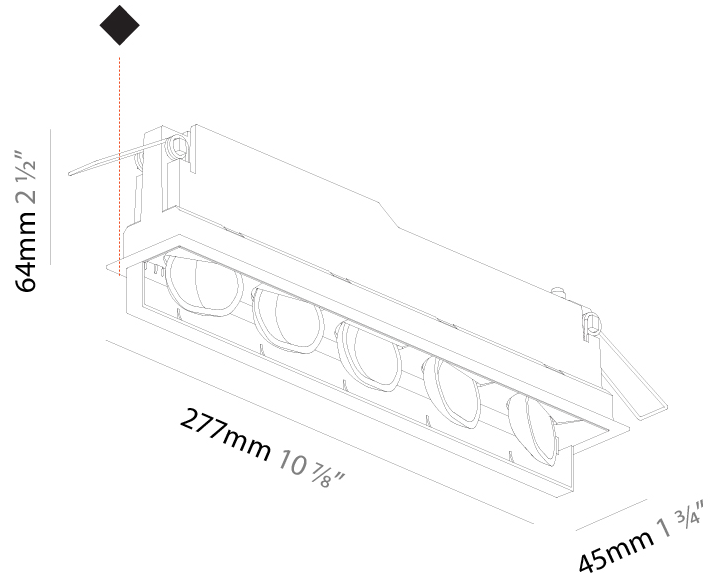

GENERAL

Series: Magiq Wallwash
Brand: Prolicht
Division: Architectural
Mounting Type: Recessed
Mounting Location: Ceiling
Subcategory: Wallwash

PHYSICAL

Shape: Rectangle
Length (mm): 277
Length (in): 10 ⁷/₈
Width (mm): 45
Width (in): 1 ³/₄
Height (mm): 64
Height (in): 2 ¹/₂
Min. Recessing Depth (mm): 100
Min. Recessing Depth (in): 3 ¹⁵/₁₆
Light Distribution: Asymmetric
Fixture Finish: SSR / BKV / CWI / CRY / HAB / UFT / ITA / RUA / FTG / MYG / LOD / PUS / FRO / FUP / KIA / POP / BLS / SPG / MEY / GOH / GUM / CHC / COM / ABZ / JAG / OBR / MOS / ROR
Holder Finish: WHI / BLK
Fixture Material: Aluminum Die Cast
Cut-out Measurements: 270mm / 10 5/8" x 38mm / 1 1/2"

ELECTRICAL

Lamp Type: LED (Zhaga Standard)
Input Wattage (W): 31.4
Total Output Wattage (W): 25.9
Dimming: Tri-Mode (Non-Dimming and Phase Dimming (120Vac only) and 0-10V Dimming)
Driver Included: No
Driver Location: Remote
Driver Type: Constant Current - Universal
Driver Class: Class 1
Input Voltage (V): 120 - 277
Constant Current (MA): 500

LED

Number of LEDs: 5
Color Temperature (°K): 2700 / 3000 / 3500 / 4000
Max. Delivered Lumen (lm): 2145 / 2339 / 2145 / 2443
Nominal Lumen (lm): 2375 / 2590 / 2375 / 2705
CRI: >90 CRI
Efficiency (%): 82.3
Lamp Life (hrs): 50000

OPTICAL

RATINGS AND CERTIFICATIONS

Certified By: CSA Certified to UL and CSA Standards
IP rating: IP20

100mm
3 ¹⁵/₁₆"

5 - 30 mm
³/₁₆" - 1 ³/₁₆"

270mm x 38mm
10 ³/₈" x 1 ¹/₂"