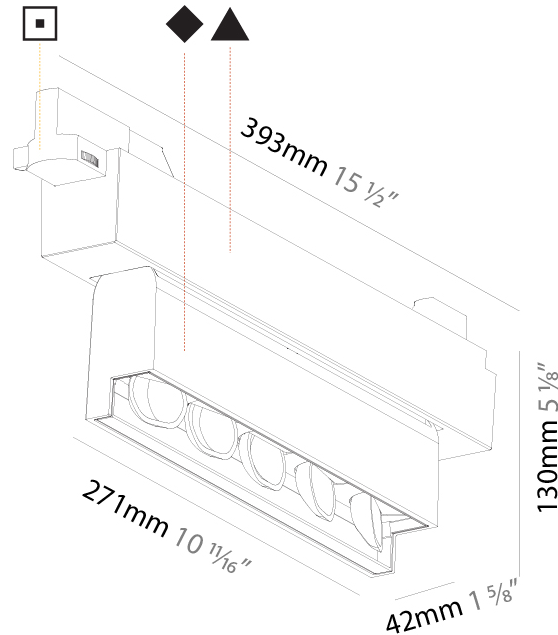

OPTICAL

Adjustability: Tilt 15°

RATINGS AND CERTIFICATIONS

Certified By: Certified for North American Standards
 IP rating: IP20

MAGIQ WALLWASH PLUS TRACK

A3T065-

PROJECT

TYPE